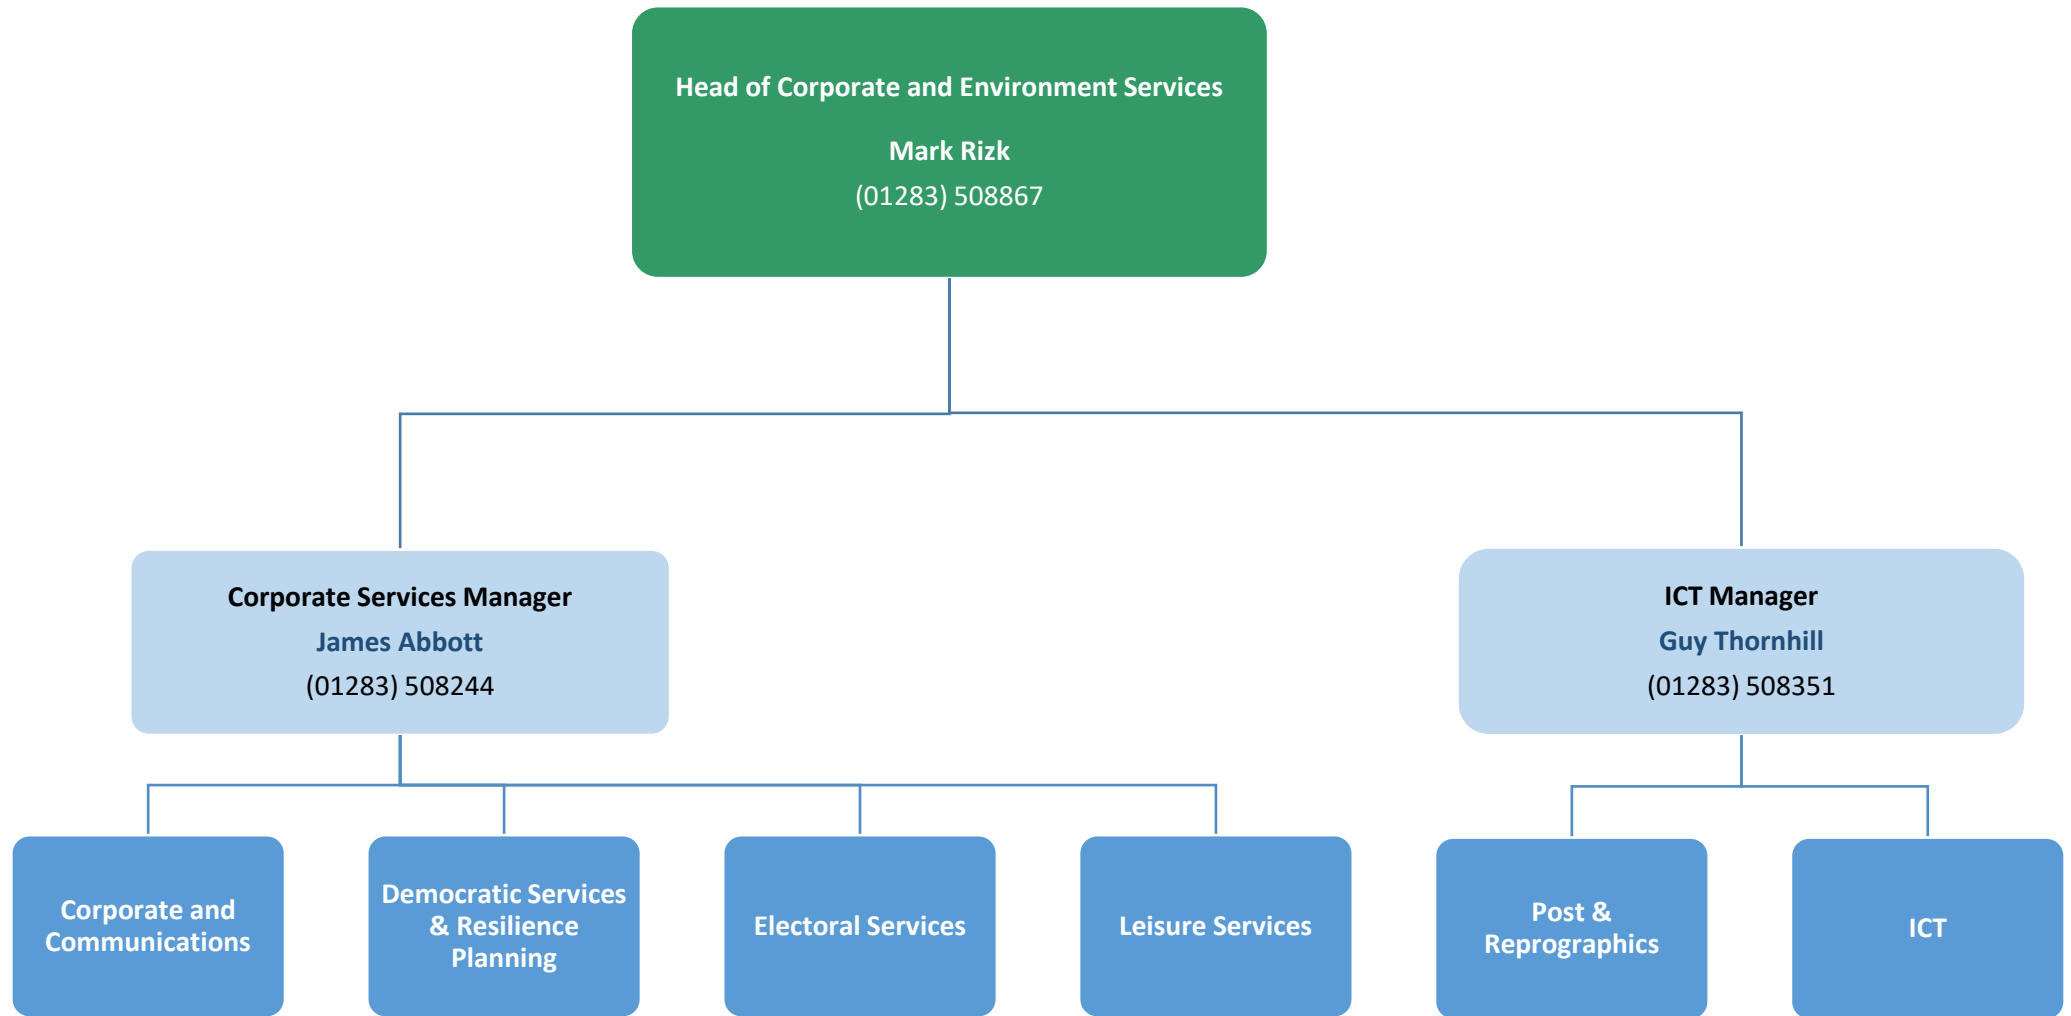

# East Staffordshire Borough Council Structure Chart

# East Staffordshire Borough Council Structure Chart

\*Mayoral Support function is provided via Civic Function Suite staff, reporting to John Teasdale. Other Civic Function Suite activities sit within the Regeneration and Development Service.