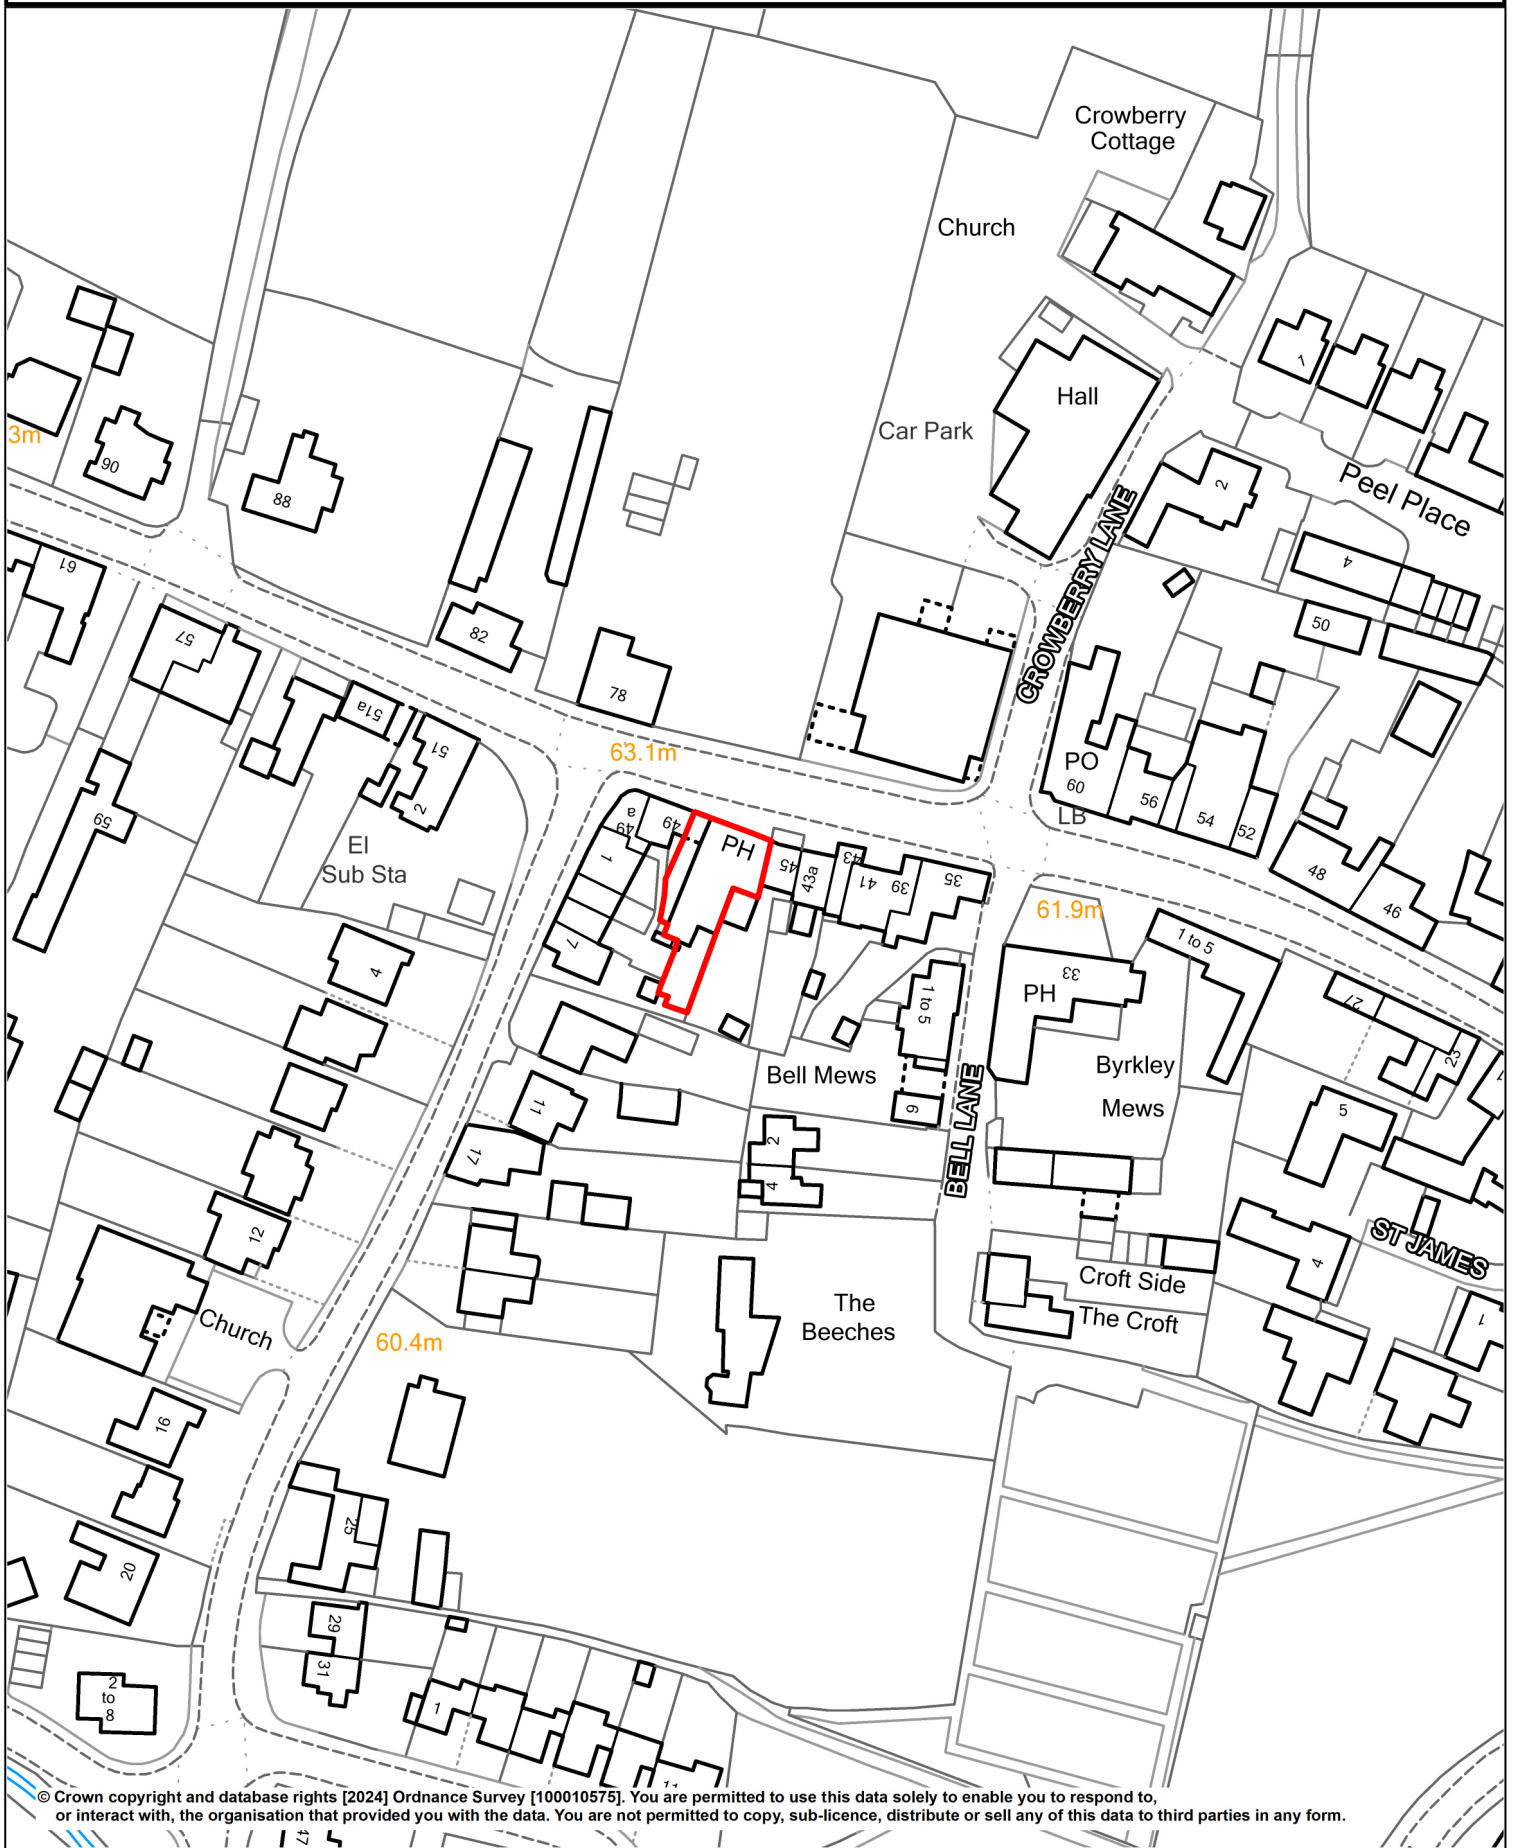

The Two Pigs, Barton under Needwood

© Crown copyright and database rights [2024] Ordnance Survey [100010575]. You are permitted to use this data solely to enable you to respond to, or interact with, the organisation that provided you with the data. You are not permitted to copy, sub-licence, distribute or sell any of this data to third parties in any form.

Town Hall
King Edward Place
Burton upon Trent
Staffordshire
DE14 2EB

Tel: 01283 508000
www.eaststaffsbc.gov.uk

Scale: 1:1,250
Date: 15/10/2024
Ref: DL