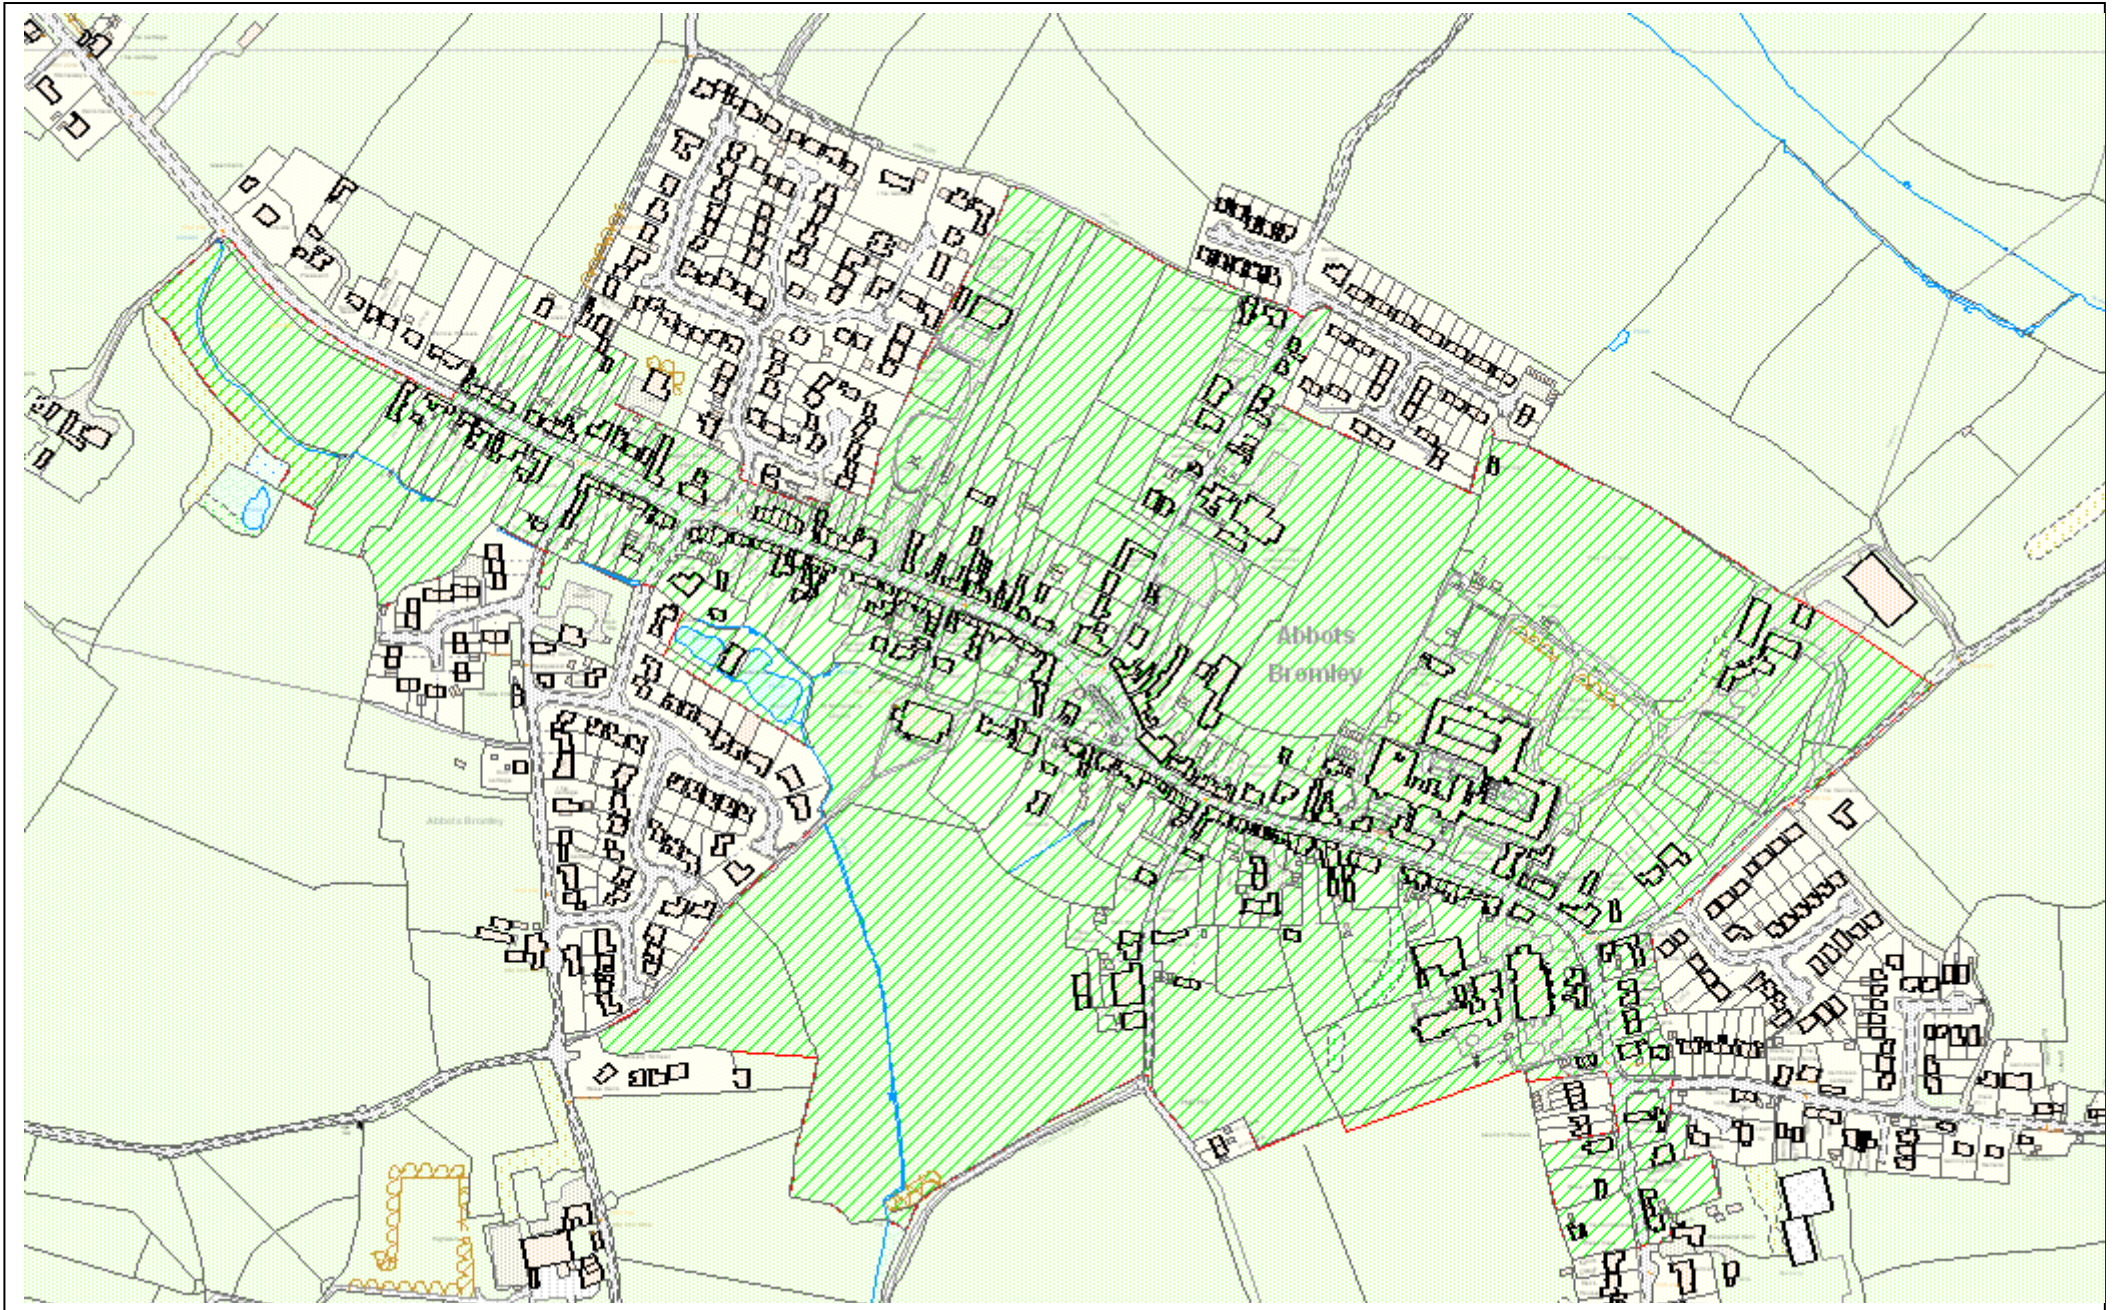

# Abbots Bromley Conservation Area

This map is reproduced from Ordnance Survey material with the permission of Ordnance Survey on behalf of the Controller of Her Majesty's Stationery Office, © Crown Copyright. Unauthorised reproduction infringes Crown copyright and may lead to prosecution or civil proceedings. Licence No. 100010575 (2010)